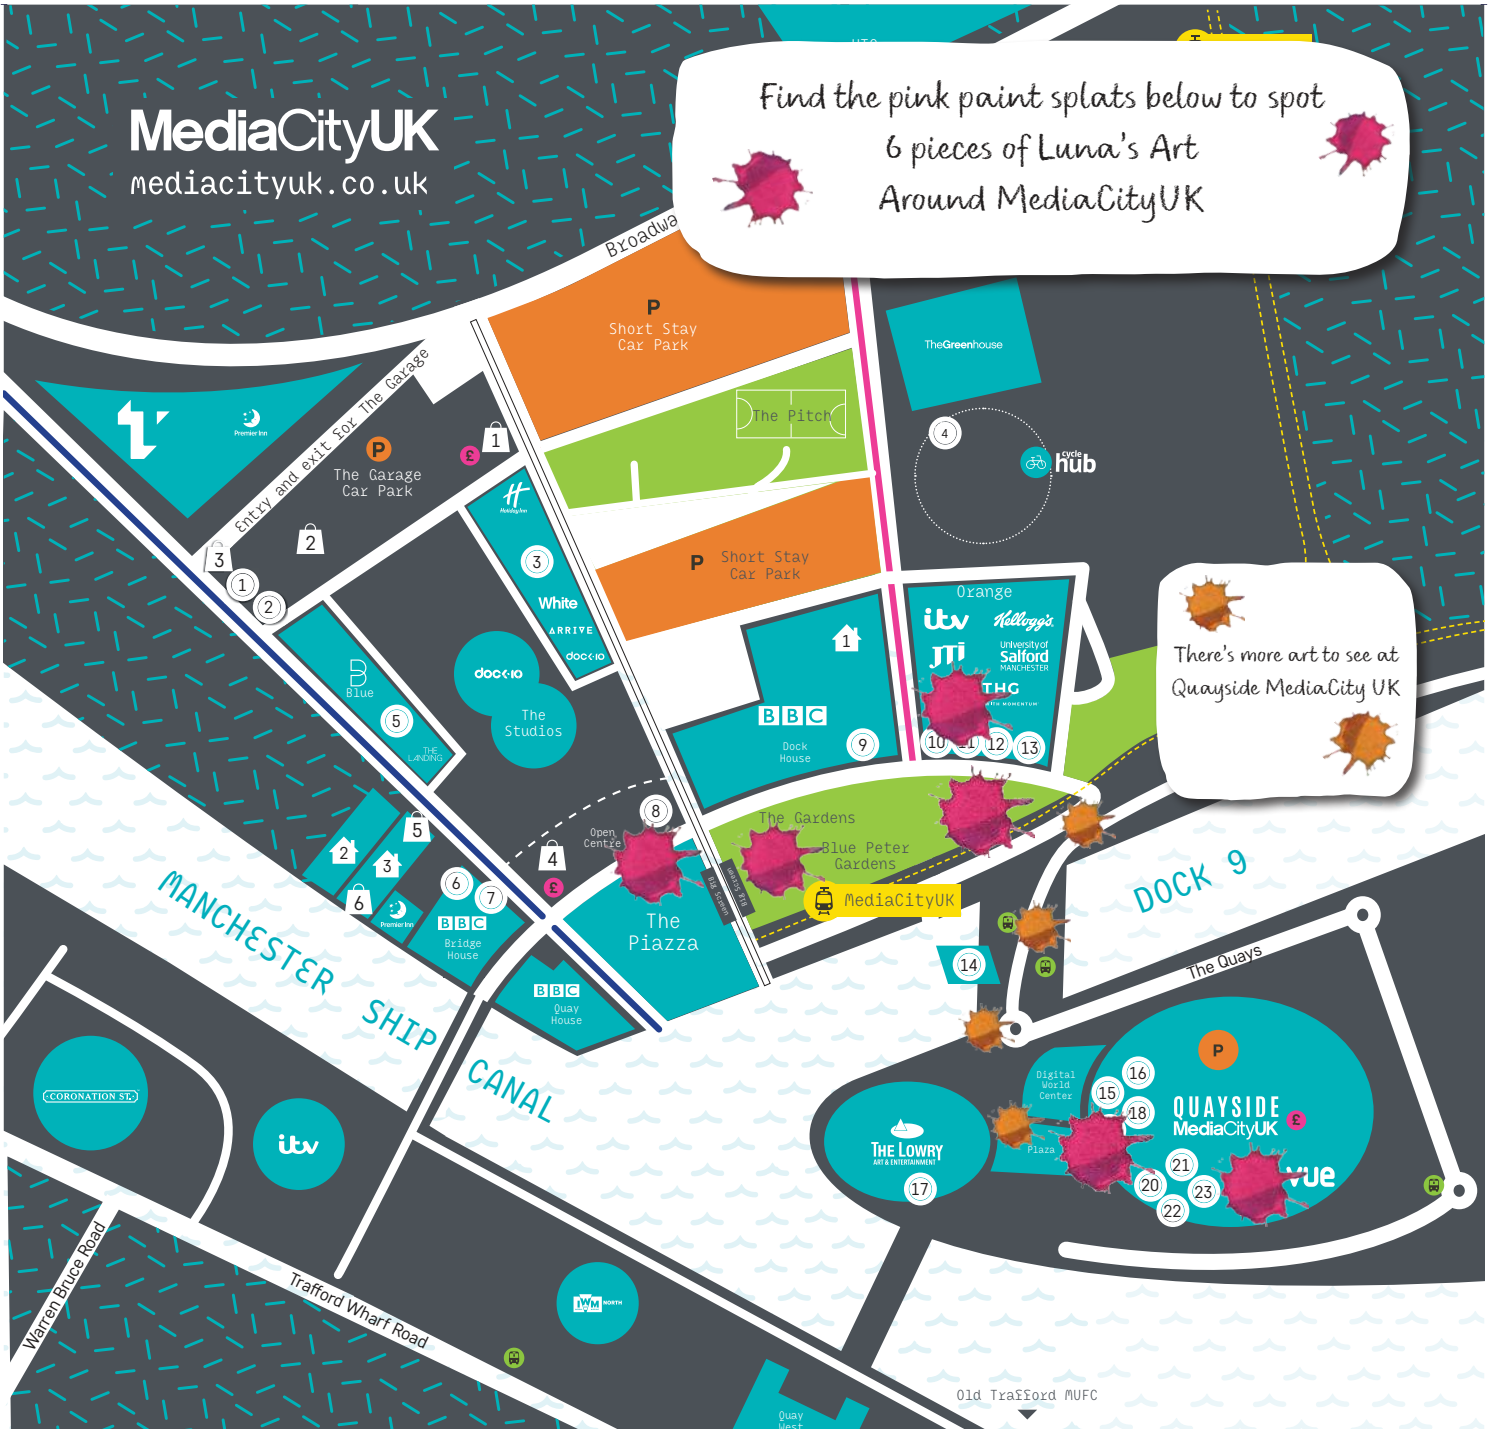

# Luna Loves ART Family Trail Map

MediaCityUK  
mediacityuk.co.uk

Find the pink paint splats below to spot  
6 pieces of Luna's Art  
Around MediaCityUK

There's more art to see at  
Quayside MediaCity UK

### Retail

- 1 Booths
- 2 Dental (first floor)
- 3 Flanagan's Barbers
- 4 WHSmith
- 5 MediaCity General Store
- 6 Barclays Bank

### Food & Drink

- 1 Chapati Café
- 2 Grindsmith
- 3 Marco's
- 4 Nutribar
- 5 Social7
- 6 Costa
- 7 Vertigo
- 8 Penelope's Deli
- 9 Dockyard
- 10 Prezzo
- 11 Wagamama
- 12 Botanist
- 13 Pret A Manger
- 14 The Alchemist
- 15 Nando's
- 16 Craft Brew
- 17 Pier 8

### Roads

- Pink
- Green
- Red
- Orange
- Blue
- White